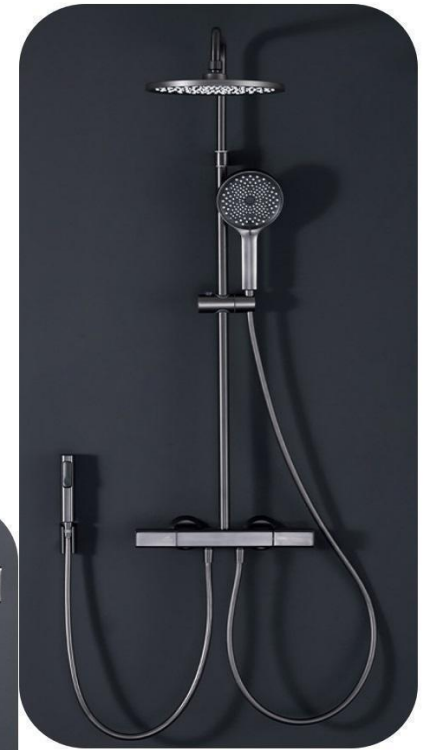

LS1051
Shower set